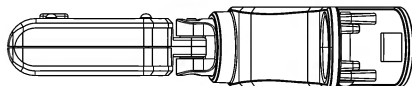

Product interface

• Front face