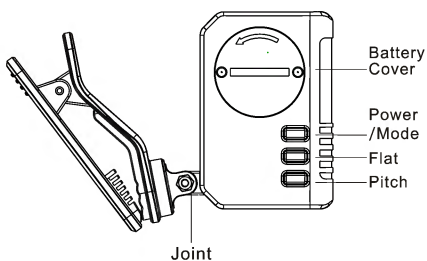

T-60GB Owner's Manual

Thank you and congratulations on your purchase of the T-60GB. Using Musedo's proprietary tuning software, the T-60GB tunes faster and more accurately than other tuners of its kind.

Product Description

T-60GB is a clip-on tuner. The portable design makes it easy to go with you, and it can be easily rotated in different directions and angles so you can aim it where you like.

Product interface

• Front face

• Back face

• LCD Interface

Flat	b, bb, bbb, bbbb, bbbbb	
Note name	Guitar	6E, 5A, 4D, 3G, 2B, 1E
	Bass	LB, 4E, 3A, 2D, 1G, HC
A4	410~490Hz	
LCD	Green	In tune
	Orange	Sharp, Flat
Meter	-50~0~+50, 7cents/segment	
Signal input	Clip	

Installing the battery

The display includes a battery icon to show the relative charge in the battery. When the battery icon is empty, the LCD will become dim. Please replace the battery as soon as possible.

Rotate the battery cover until the compartment opens. Pop the battery out, replace with a new one and rotate clockwise until it locks. Pay attention to polarity.

Operation

1. Press POWER/MODE to turn on/off T-60GB. Every time you turn the power on, all icons will be displayed for 1 second. The T-60GB will turn on to the last setting. The default Tuning mode is Guitar when first powering on this tuner.

2. Press PITCH to adjust A4 from 430 - 450Hz (1Hz steps)

3. Press POWER/MODE briefly to set mode: Guitar, Bass

4. Press FLAT to set semi-tone:
b, bb, bbb, bbbb, bbbbb

5. Play a single note on your instrument. The display will show the name of the note and string number closest to the pitch detected by the T-60GB. Tune your instrument until the LCD shows the correct string and note name.