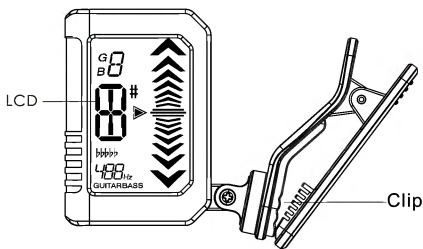

T-60GB Owner's Manual

Thank you and congratulations on your purchase of the T-60GB. Using Musedo's proprietary tuning software, the T-60GB tunes faster and more accurately than other tuners of its kind.

Product Description

T-60GB is a clip-on tuner. The portable design makes it easy to go with you, and it can be easily rotated in different directions and angles so you can aim it where you like.

Product interface

• Front face